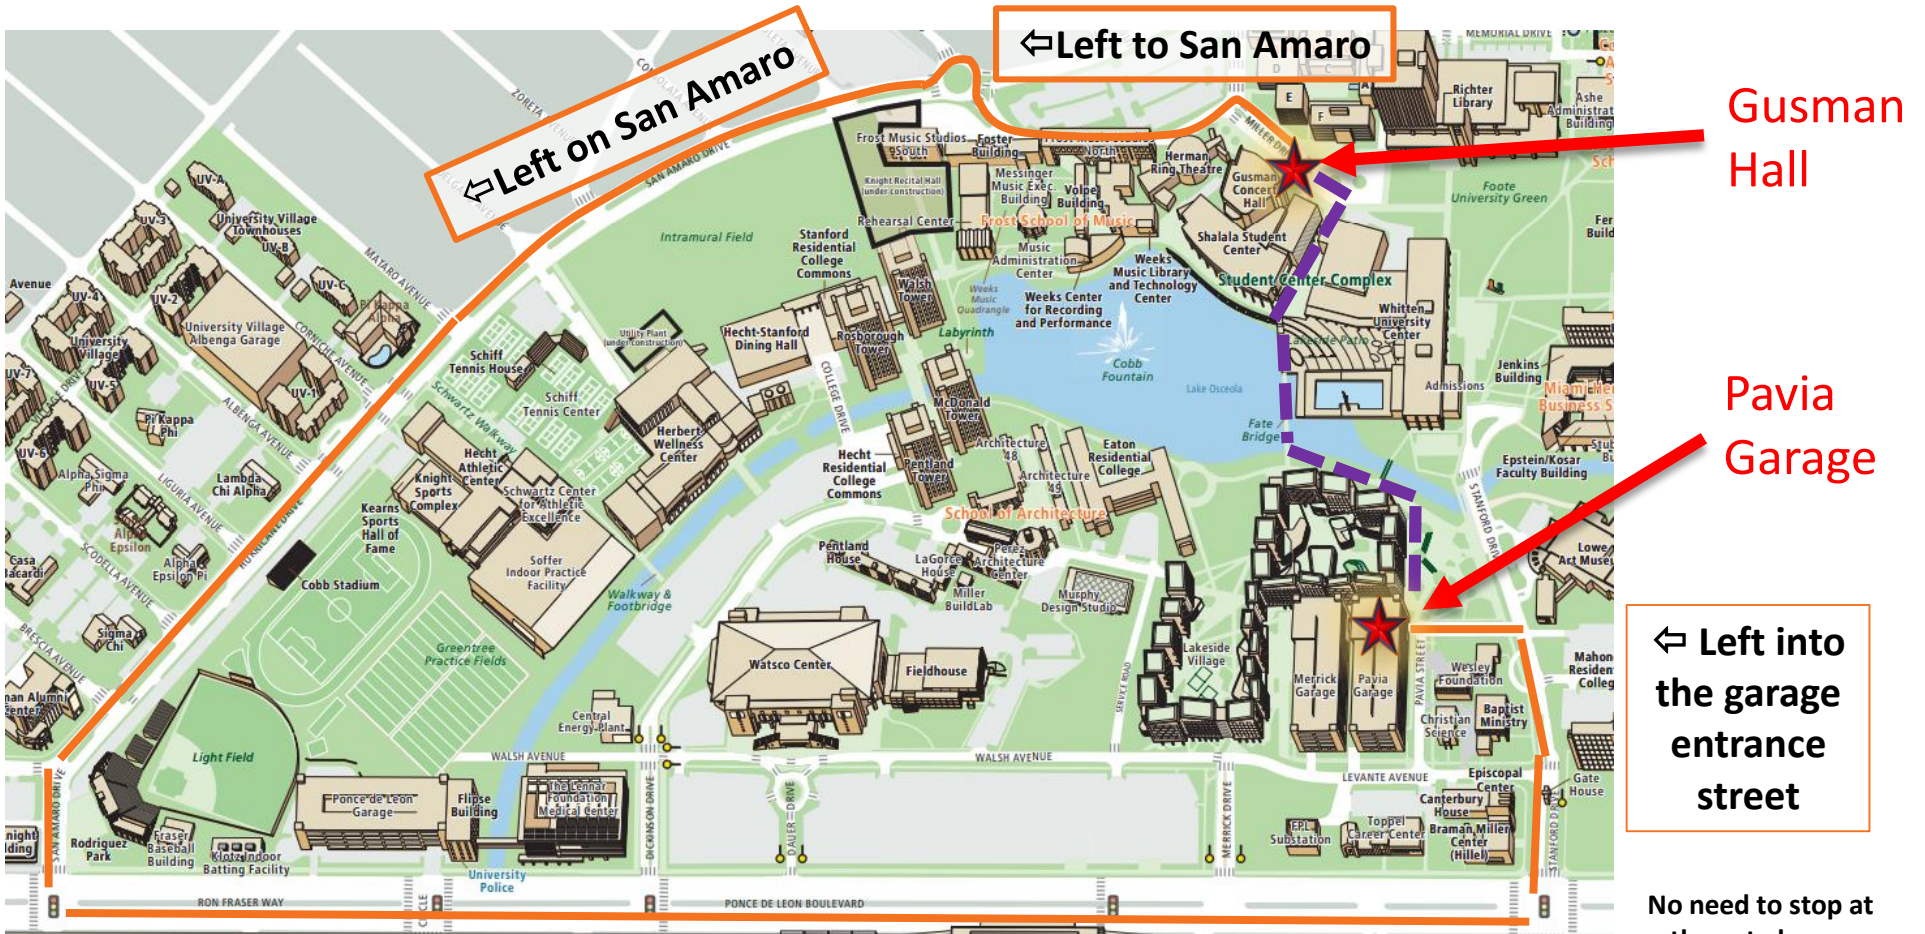

PAVIA GARAGE

SELF-PARKING INFORMATION

Driving Route to Pavia Garage
5615 Pavia St
Coral Gables, FL 33146

Walking Route After Parking
(Across the Fate bridge)

Left on Ponce de Leon →

Left on Stanford Drive ↑